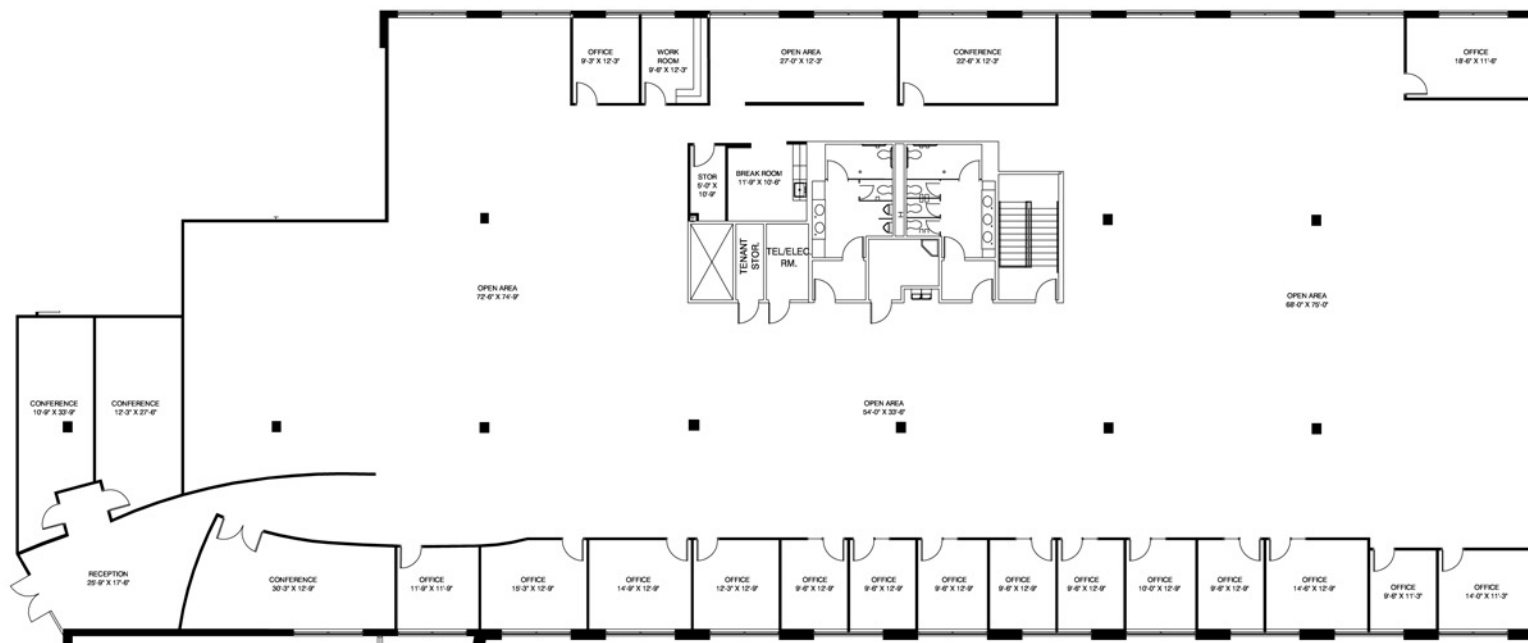

# 6504 International

6504 International Parkway, Plano, Texas 75093

Suite 2000 - 19,628 RSF

**PELTON**  
COMMERCIAL REAL ESTATE

FOR LEASING INFORMATION  
Trevor Franke or Aarica Mims  
214.220.0600  
[www.ibptexas.com](http://www.ibptexas.com)