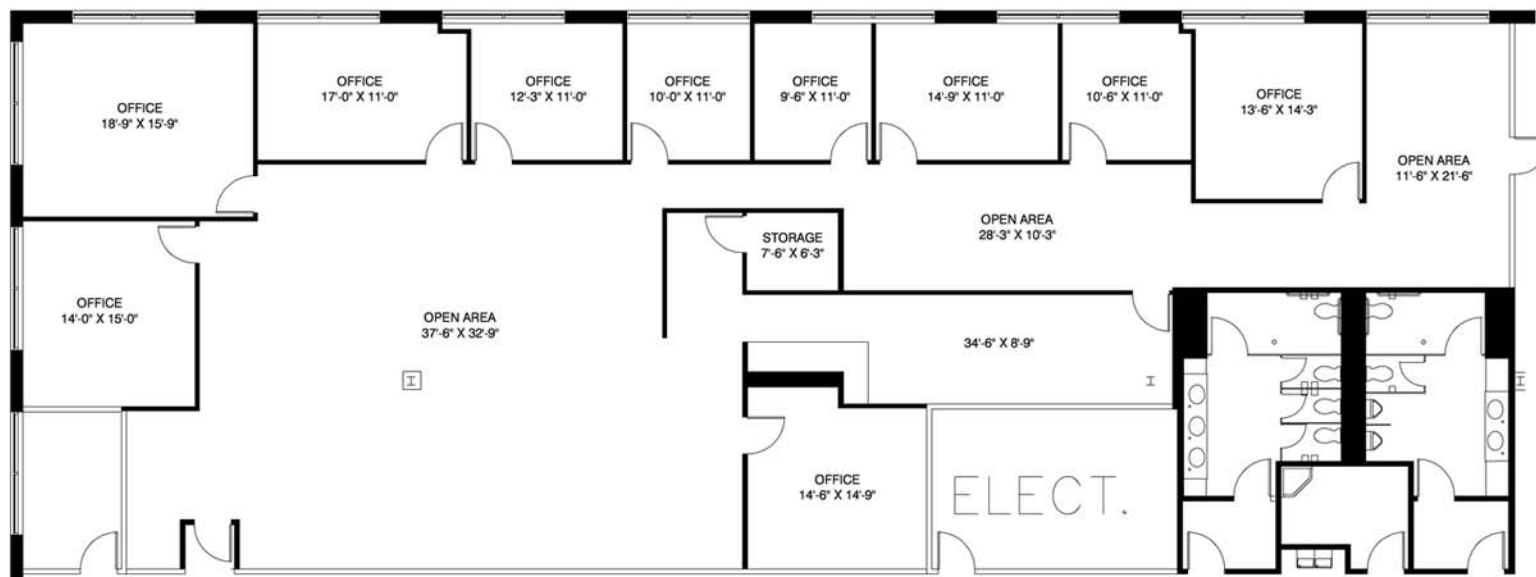

6504 International

6504 International Parkway, Plano, Texas 75093

Suite 1100 - 5,075 RSF

PELTON
COMMERCIAL REAL ESTATE

FOR LEASING INFORMATION
Trevor Franke or Aarica Mims
214.220.0600
www.ibptexas.com

Billingsley