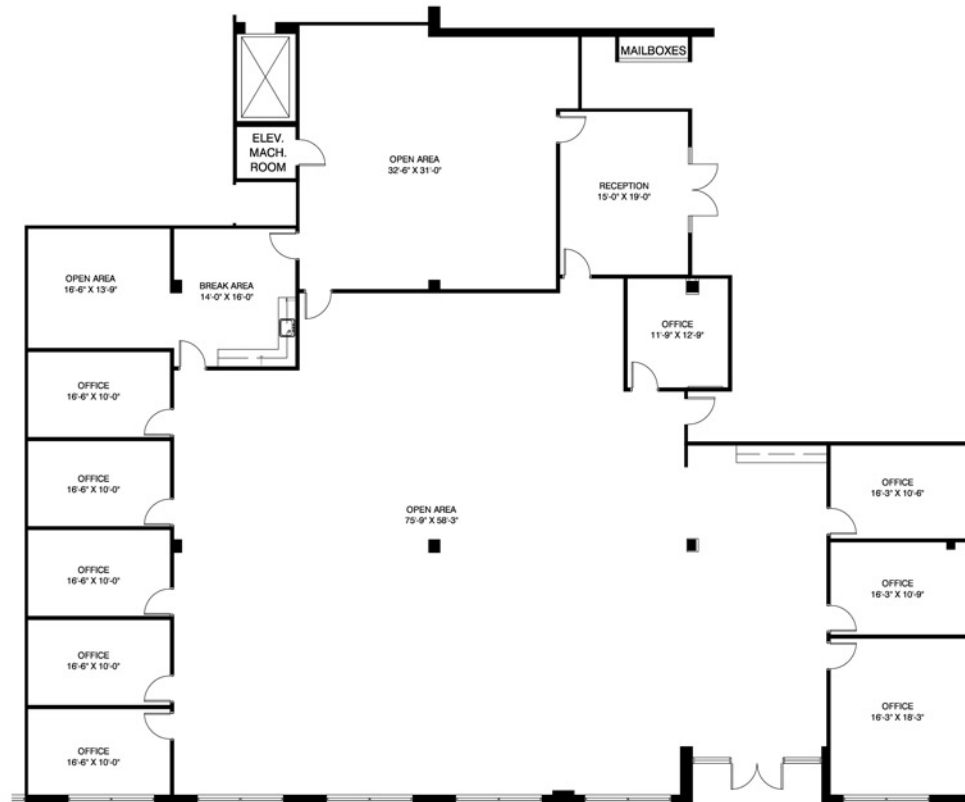

6500 International

6500 International Parkway, Plano, Texas 75093

Suite 1600 - 8,553 RSF

PELTON
COMMERCIAL REAL ESTATE

FOR LEASING INFORMATION
Trevor Franke or Aarica Mims
214.220.0600
www.ibptexas.com

Billingsley