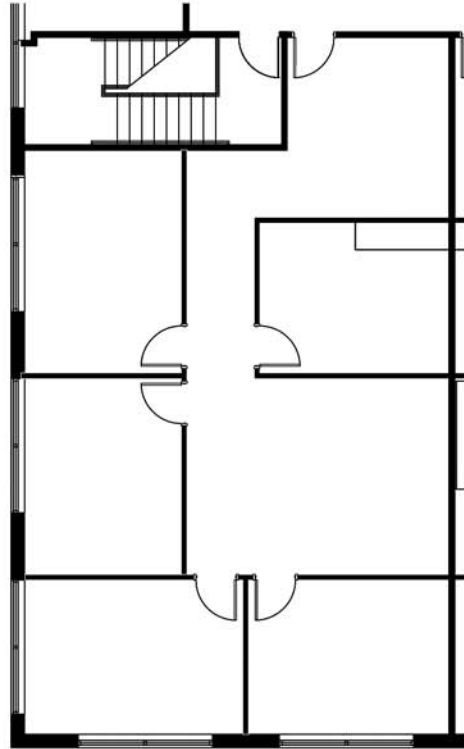

6404 International

6404 International Parkway, Plano, Texas 75093

Suite 2035 - 1,761 RSF

PELTON
COMMERCIAL REAL ESTATE

FOR LEASING INFORMATION
Trevor Franke or Aarica Mims
214.220.0600
www.ibptexas.com

Billingsley