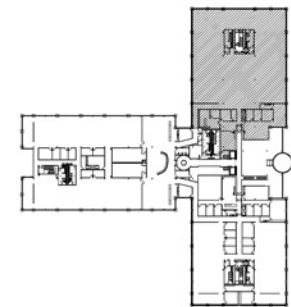

6100 Plano Parkway

6100 Plano Parkway, Plano, Texas 75093

Suite 2800 - 21,123 RSF

PELTON
COMMERCIAL REAL ESTATE

FOR LEASING INFORMATION
Trevor Franke or Aarica Mims
214.220.0600
www.ibptexas.com

Billingsley