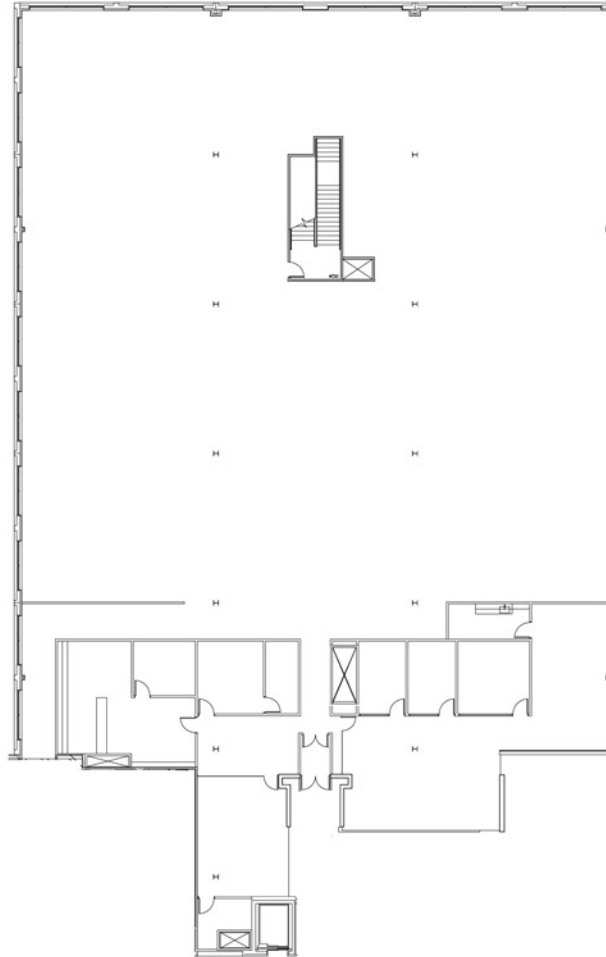

6100 Plano Parkway

6100 Plano Parkway, Plano, Texas 75093

Suite 2800 - 21,123 RSF

PELTON
COMMERCIAL REAL ESTATE

FOR LEASING INFORMATION
Trevor Franke or Aarica Mims
214.220.0600
www.ibptexas.com

Billingsley